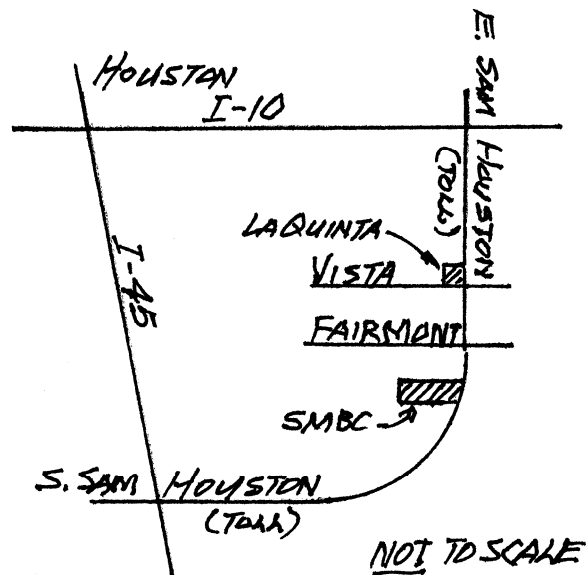

HOTEL ACCOMODATIONS & DIRECTIONS SCD CONSULTING ROSARIAN SCHOOL October 4, 2008

Hotel accommodations at La Quinta Inn & Suites, 3490 E. Sam Houston Pkwy S at Vista Rd, Pasadena, TX 77505, 281-991-7771, **Reference "Roses"**. Rates - King size bed @ &79 – Two Queen size beds (+ sofa that makes into queen) @ \$84 – Suite (+ sofa that makes into queen) @ \$98. Complimentary Continental breakfast included. **Note cut-off date: Sept 10th.**

Note: The South Main Church location is two long blocks south on the same side of the freeway.

For additional directions go to:
<http://www.mapquest.com>